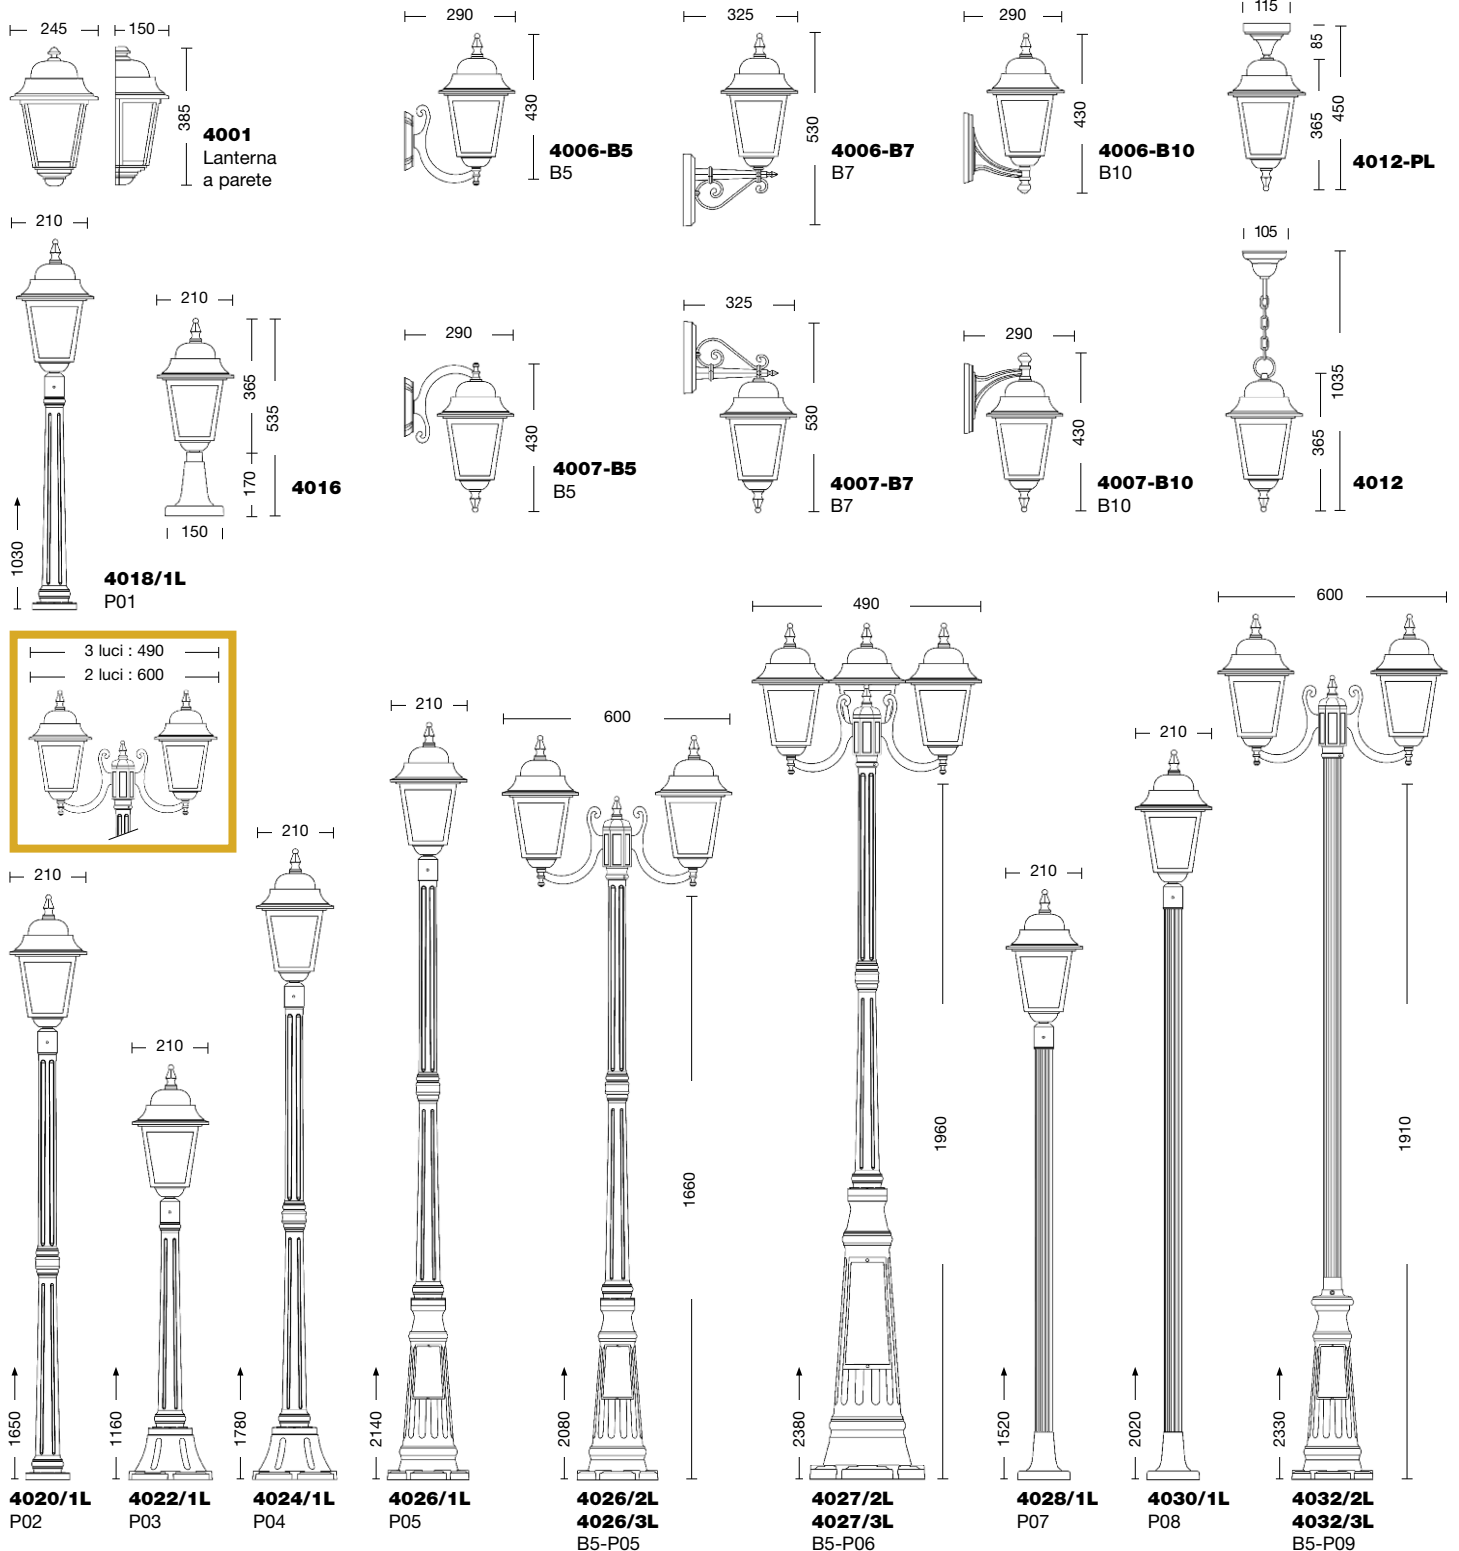

**VT** = transparent glass (standard)  
**VS** = satin glass (on request, refer to conditions on the pricing list)

 **E27 75W**

 **E27 23W**

CE IP43    

Art. **4007-B5** nero verde (NV) - VT

Art. **4006-B5** nero rame (NR) - VS