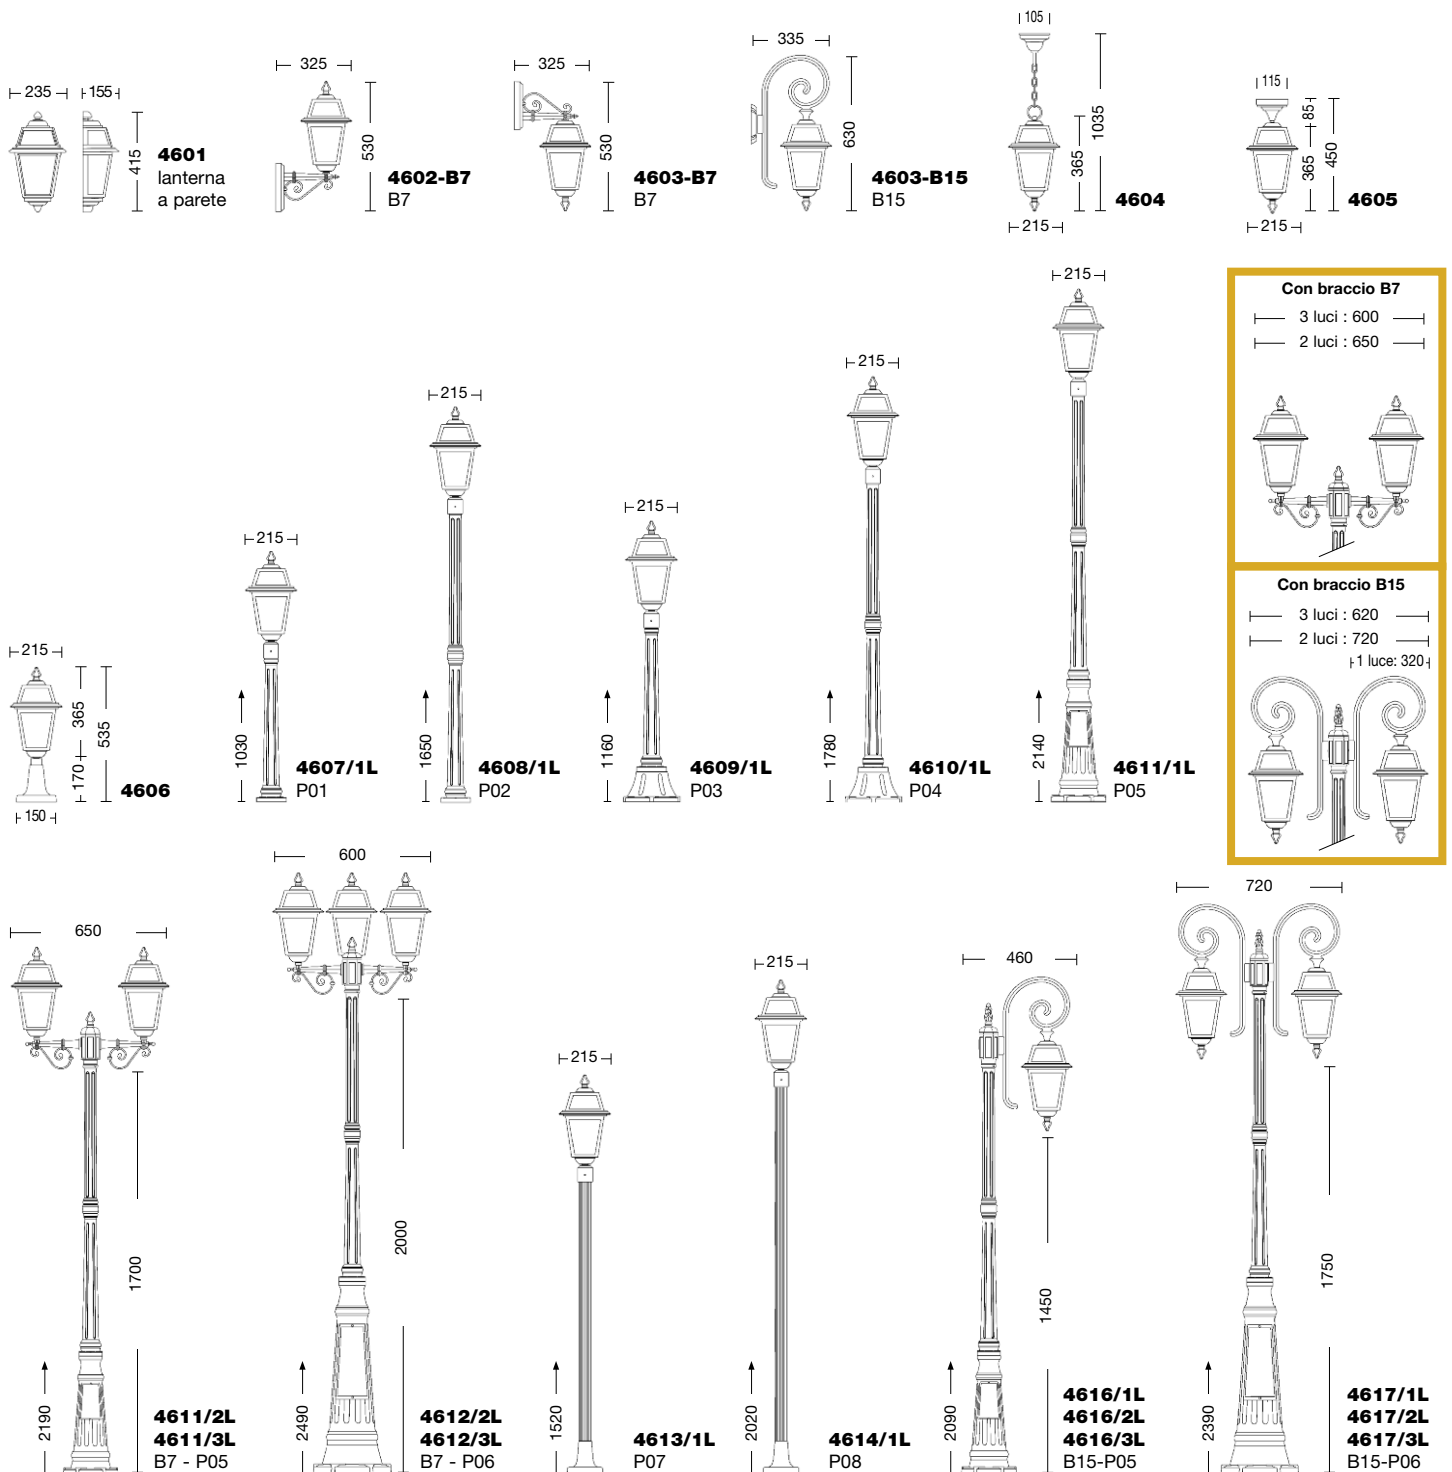

For ANTHRACITE GREY and WHITE MATT refer to conditions on the pricing list.

Body: die cast aluminium

Diffuser: glass

VT = transparent glass (standard)
VS = satin glass (on request, refer to conditions on the pricing list)

Viteria esterna in acciaio inox.
 Tasselli di fissaggio inclusi (lampadina non inclusa).
 Specifiche bracci e pali a pag. 294-297.
 Accessori a pag. 298-300.

External screws: stainless steel.
 Anchorage screws included (bulbs not included).
 Arms and poles details on page 294-297.
 Accessories on page 298-300.

E27 75W

E27 23W

Art. 4603-B15 nero verde (NV) - VT

Art. 4602-B7 nero oro (NO) - VS

Artemide nero

Art. **4601** nero oro (NO) - VT

Art. **4606** nero verde (NV) - VT

Art. **4617/3L** nero rame (NR) - VT - braccio B15 - palo P06

Art. 4610/1L
nero oro (NO) - VS - palo P04
h 1780 mm - ø 250 mm

Art. 4611/2L
nero oro (NO) - VS - braccio B7 - palo P05
h 2190 mm - ø 650 mm

Art. **4611/3L** nero oro (NO) - VT - braccio B7 - palo P05