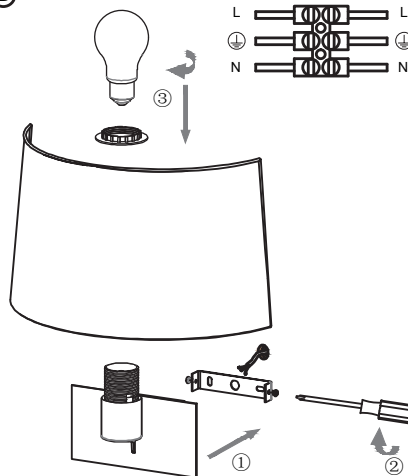

Ⓑ

LOREFAR
c/Dinámica, 1
08755 Castellbisbal
Barcelona, Spain
faro@faro.es
www.faro.es

Tel. Comercial
902 165 166
Fax. Comercial
937 720 018

Tel. Export
+34 937 723 965
Fax. Export
+34 937 723 967

VOLTA

20021	W	white blanco
20022	B	black negro
20023	W	white blanco
20024	B	black negro

BOMBILLAS - BULBS

Ref.20021, 20022

1 x E27 Max.15W CFL (NOT INCL)

Ref.20023, 20024

1 x E27 Max.15W CFL (NOT INCL)

1 x LED Total 3W
2700K 200Lm (INCL)
DRIVER (INCL)