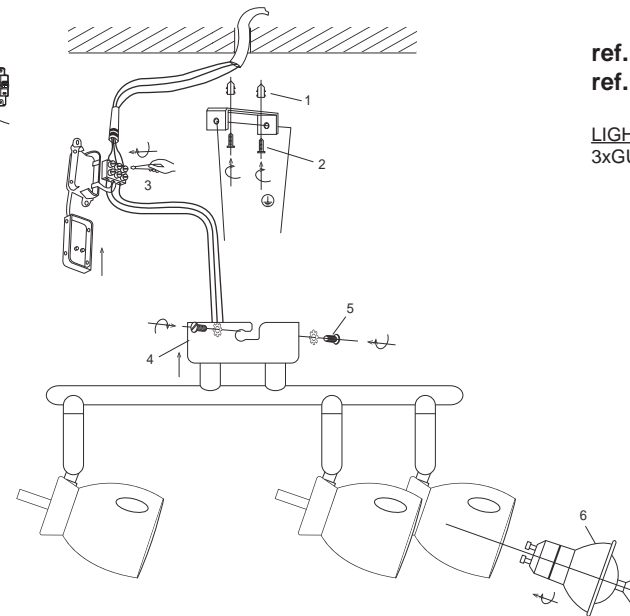

ref. 40880 chrome + white  
ref. 40884 chrome + black

LIGHT SOURCE - FUENTE DE LUZ  
1xGU10 max 50W

ref. 40881 chrome + white  
ref. 40885 chrome + black

LIGHT SOURCE - FUENTE DE LUZ  
2xGU10 max 50W

ref. 40882 chrome + white  
ref. 40886 chrome + black

LIGHT SOURCE - FUENTE DE LUZ  
3xGU10 max 50W

ref. 40883 chrome + white  
ref. 40887 chrome + black

LIGHT SOURCE - FUENTE DE LUZ  
3xGU10 max 50W

TECHNICAL FEATURES - CARACTERÍSTICAS TÉCNICAS