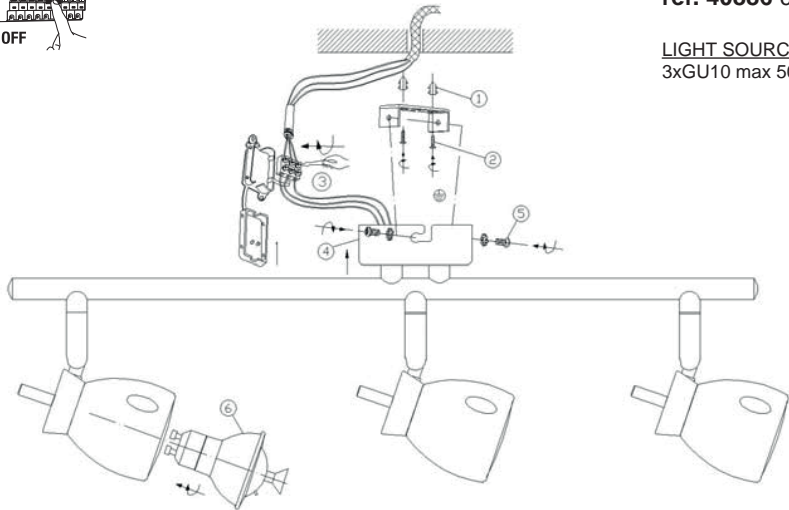

ref. 40880 chrome + white  
ref. 40884 chrome + black

LIGHT SOURCE - FUENTE DE LUZ  
1xGU10 max 50W

ref. 40881 chrome + white  
ref. 40885 chrome + black

LIGHT SOURCE - FUENTE DE LUZ  
2xGU10 max 50W

ref. 40882 chrome + white  
ref. 40886 chrome + black

LIGHT SOURCE - FUENTE DE LUZ  
3xGU10 max 50W

ref. 40883 chrome + white  
ref. 40887 chrome + black

LIGHT SOURCE - FUENTE DE LUZ  
3xGU10 max 50W

TECHNICAL FEATURES - CARACTERÍSTICAS TÉCNICAS