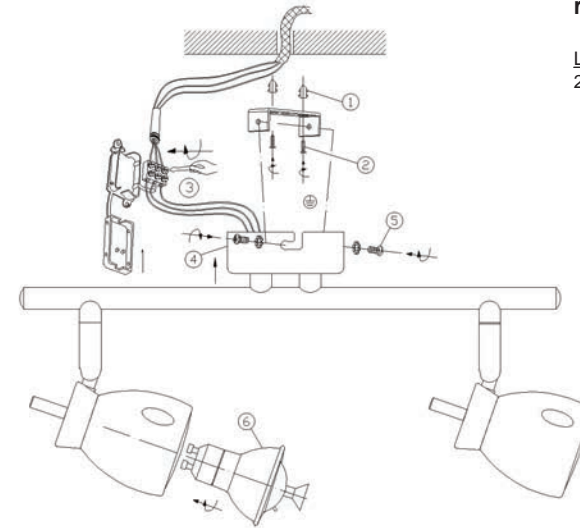

ref. 40880 chrome + white  
ref. 40884 chrome + black

LIGHT SOURCE - FUENTE DE LUZ  
1xGU10 max 50W

ref. 40881 chrome + white  
ref. 40885 chrome + black

LIGHT SOURCE - FUENTE DE LUZ  
2xGU10 max 50W

ref. 40882 chrome + white  
ref. 40886 chrome + black

LIGHT SOURCE - FUENTE DE LUZ  
3xGU10 max 50W

ref. 40883 chrome + white  
ref. 40887 chrome + black

LIGHT SOURCE - FUENTE DE LUZ  
3xGU10 max 50W

TECHNICAL FEATURES - CARACTERÍSTICAS TÉCNICAS