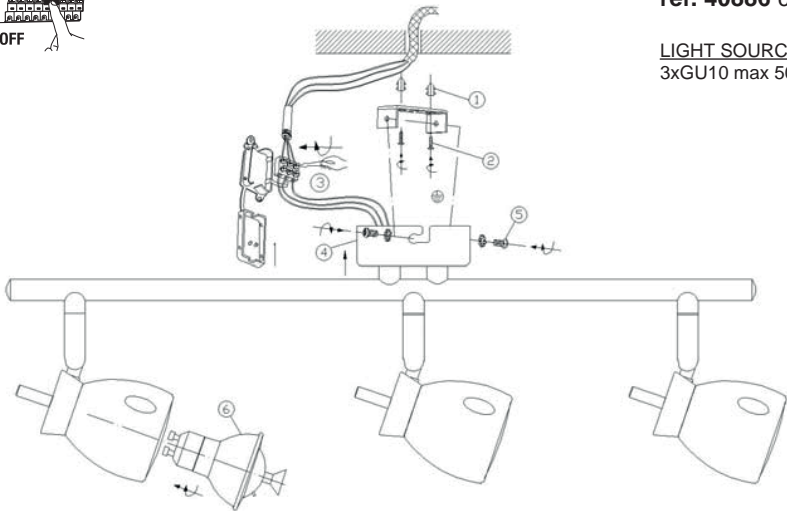

ref. 40880 chrome + white  
ref. 40884 chrome + black

LIGHT SOURCE - FUENTE DE LUZ  
1xGU10 max 50W

ref. 40881 chrome + white  
ref. 40885 chrome + black

LIGHT SOURCE - FUENTE DE LUZ  
2xGU10 max 50W

ref. 40882 chrome + white  
ref. 40886 chrome + black

LIGHT SOURCE - FUENTE DE LUZ  
3xGU10 max 50W

ref. 40883 chrome + white  
ref. 40887 chrome + black

LIGHT SOURCE - FUENTE DE LUZ  
3xGU10 max 50W

TECHNICAL FEATURES - CARACTERÍSTICAS TÉCNICAS