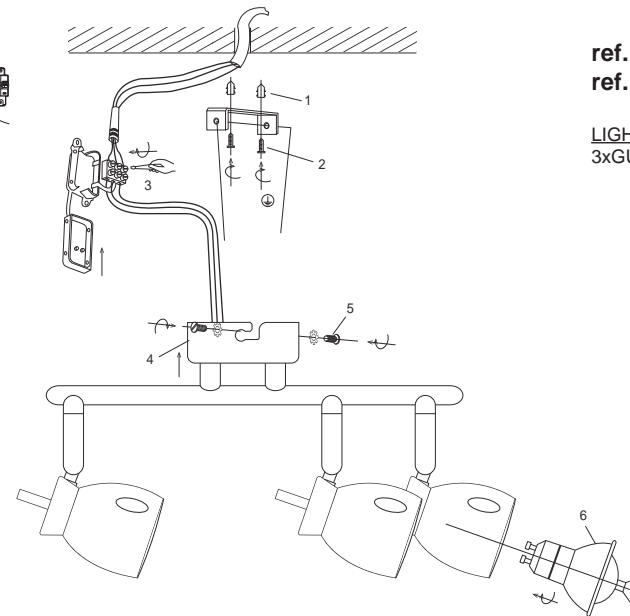

ref. 40880 chrome + white
ref. 40884 chrome + black

LIGHT SOURCE - FUENTE DE LUZ
1xGU10 max 50W

ref. 40881 chrome + white
ref. 40885 chrome + black

LIGHT SOURCE - FUENTE DE LUZ
2xGU10 max 50W

ref. 40882 chrome + white
ref. 40886 chrome + black

LIGHT SOURCE - FUENTE DE LUZ
3xGU10 max 50W

ref. 40883 chrome + white
ref. 40887 chrome + black

LIGHT SOURCE - FUENTE DE LUZ
3xGU10 max 50W

TECHNICAL FEATURES - CARACTERÍSTICAS TÉCNICAS