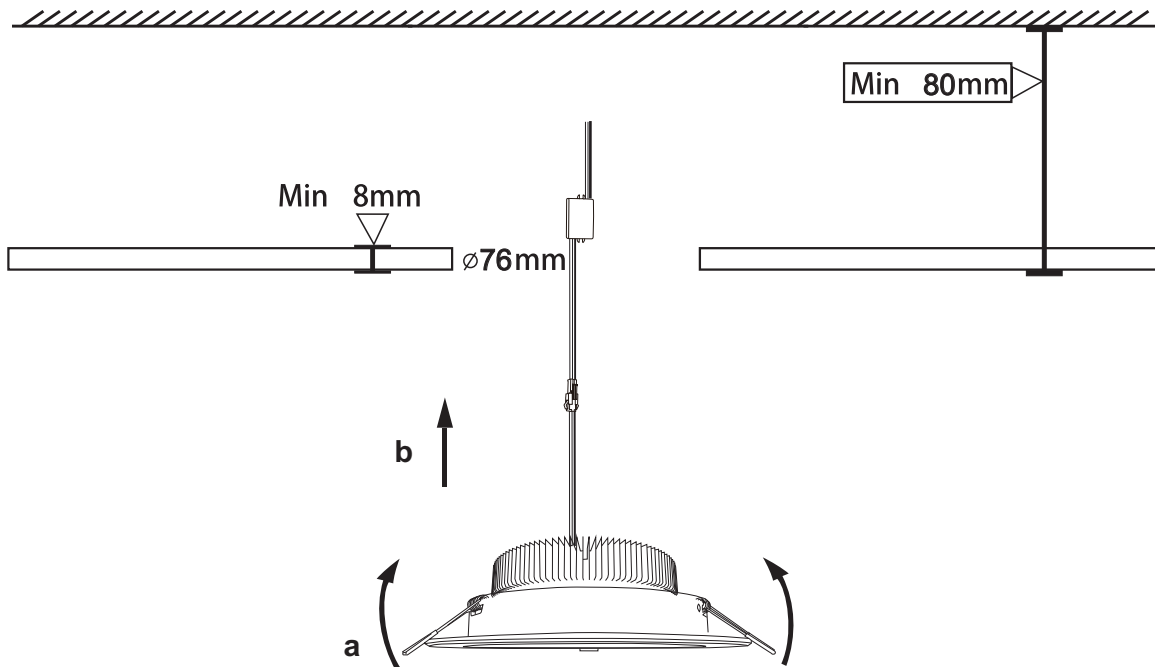

OFF

BOMBILLAS - BULBS

27 LED  Total 12W
5000K 900Lm (INCL)
DRIVER (INCL)

ICONOS - ICONES

CARACTERÍSTICAS ESPECÍFICAS
SPECIFIC FEATURES

100-240V ~ 50/60Hz