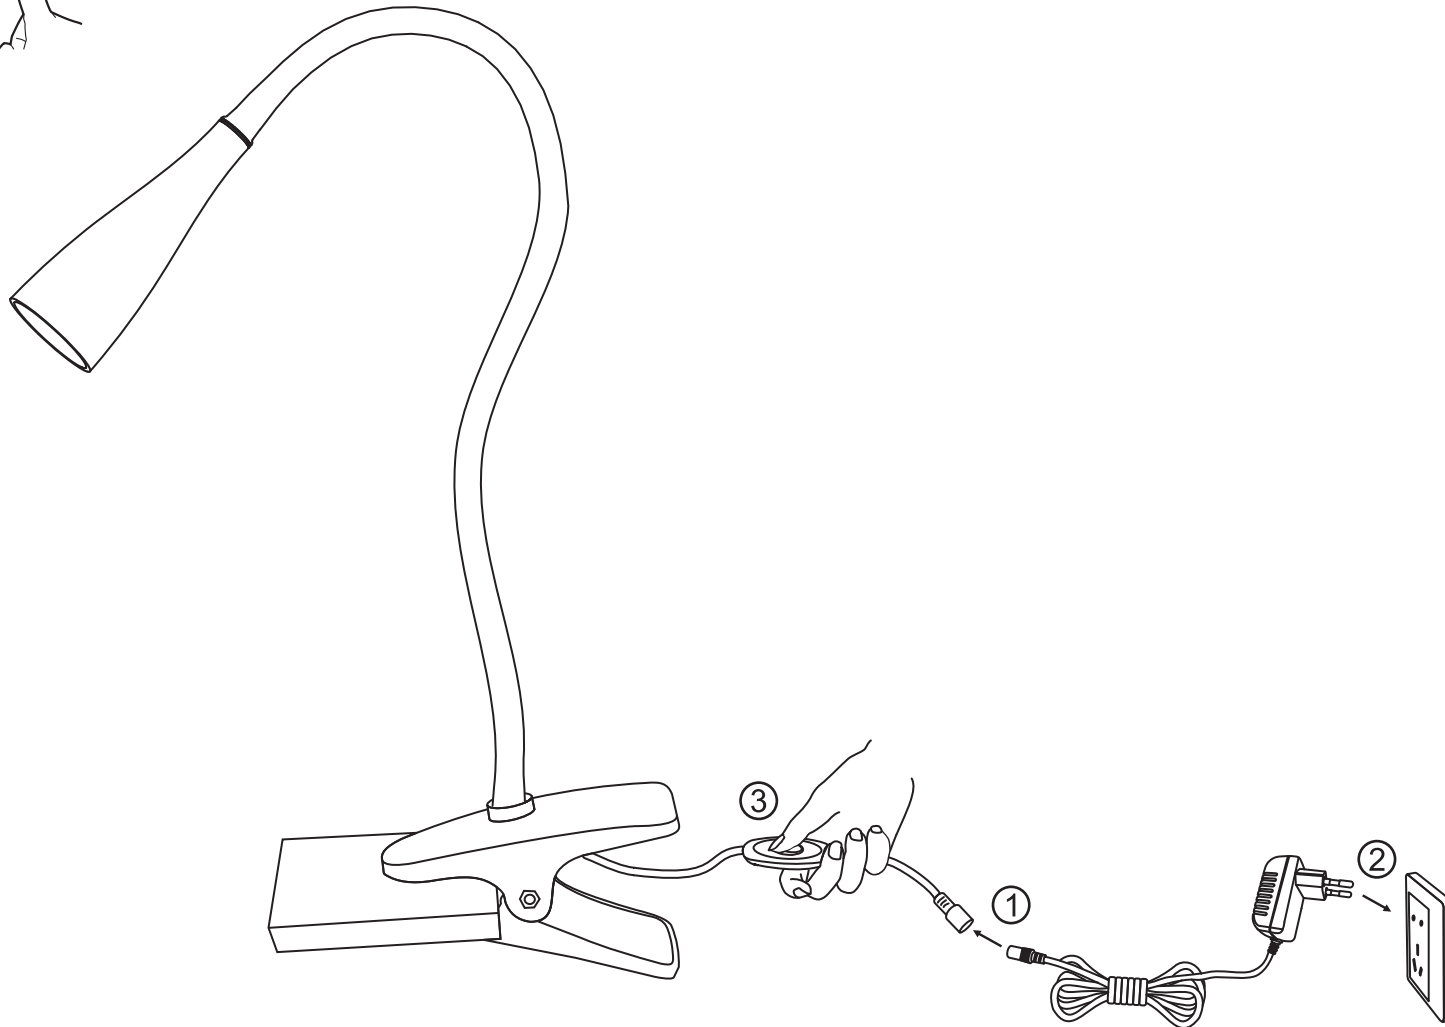

OFF

BOMBILLAS - BULBS

6 LED 3W 4000K 300Lm 70° (INCL)
electronic adaptor 350mA (INCL)

ICONOS - ICONES

1 	2 IP20	3 adaptor
4 	5	6

220V-230V~50Hz