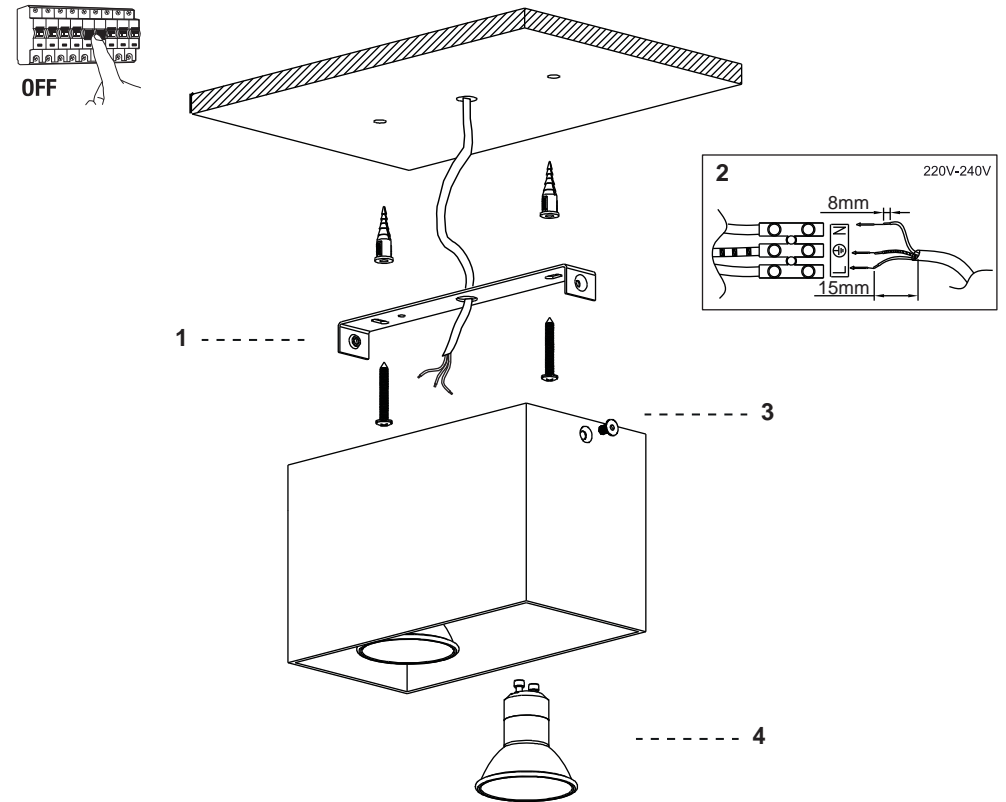

ref. 63270 white-blanco  
ref. 63271 black-negro

LIGHT SOURCE - FUENTE DE LUZ  
1xGU10 max 50W not included

ref. 63272 white-blanco  
ref. 63273 black-negro

LIGHT SOURCE - FUENTE DE LUZ  
2xGU10 max 50W not included