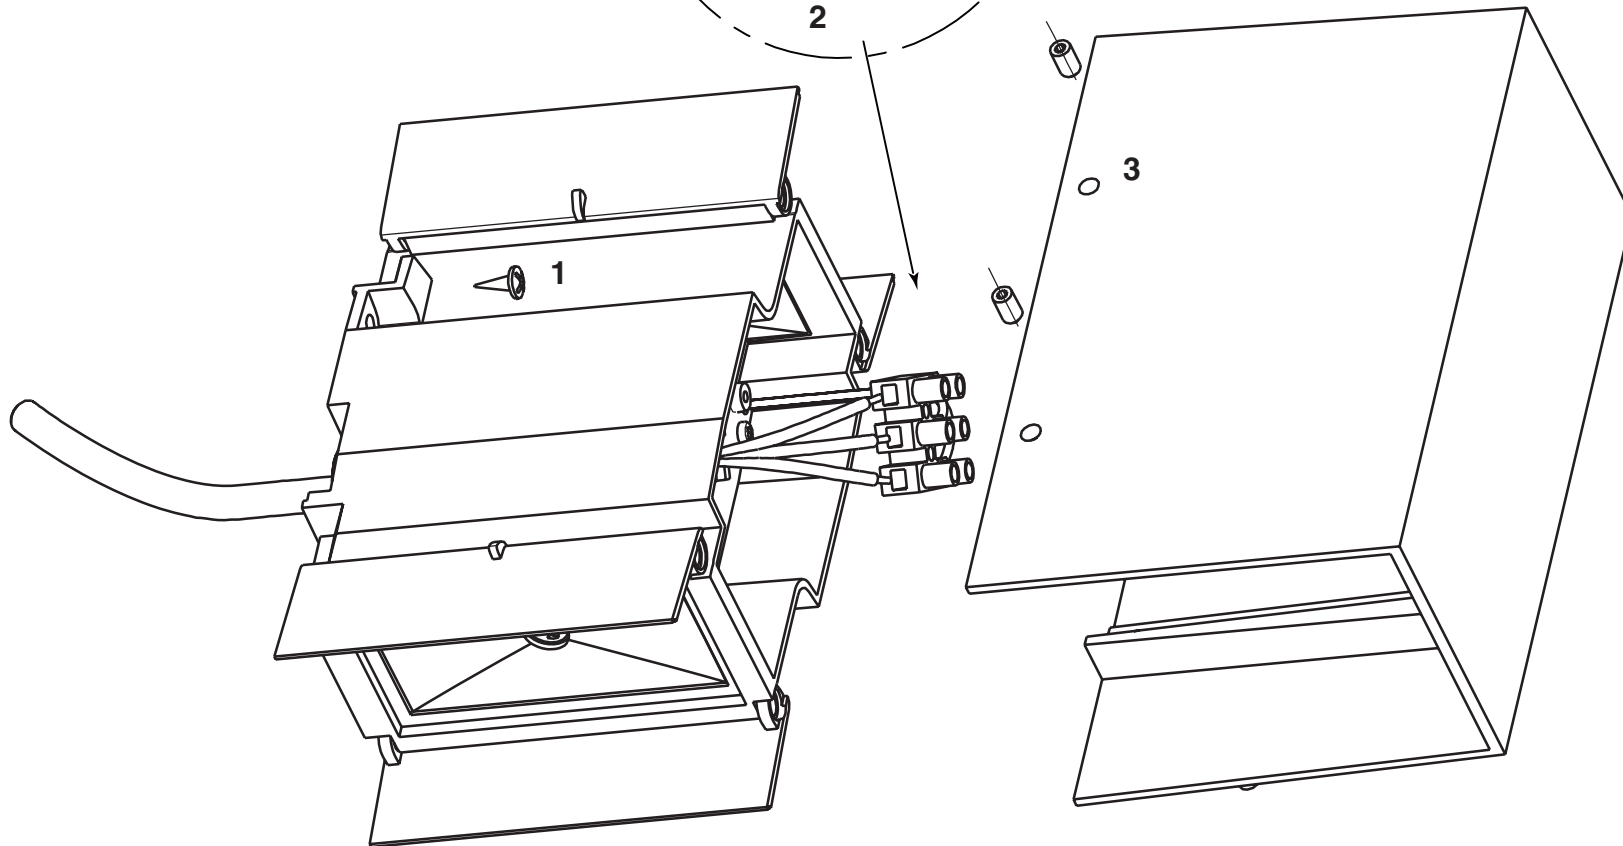

OFF

BOMBILLAS - BULBS

2 x LED  3W / LED  
3000K 600Lm (INCL)  
DRIVER (INCL)  
TOTAL 6W

ICONOS - ICONES

1 	2 <b>IP54</b>	3 
4 	5 	6
7	8	9

CARACTERÍSTICAS ESPECÍFICAS  
SPECIFIC FEATURES

100V-240V~50/60Hz