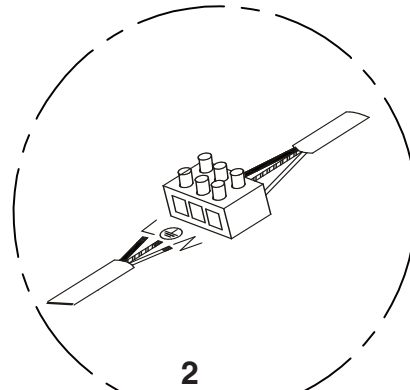

OFF

BOMBILLAS - BULBS

2 x LED  3W / LED  
3000K 600Lm (INCL)  
DRIVER (INCL)  
TOTAL 6W

ICONOS - ICONES

1 	2 <b>IP54</b>	3 
4 	5 	6
7	8	9

CARACTERÍSTICAS ESPECÍFICAS  
SPECIFIC FEATURES

100V-240V~50/60Hz