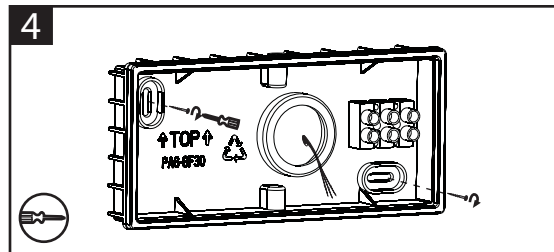

EXTERIOR-OUTDOOR

BOMBILLAS - BULBS

LED 6W INCL.
3000K 420Lm (INCL)
DRIVER (INCL)

ICONOS - ICONES

1 	2 IP54	3 DRIVER
4	5	6

CARACTERÍSTICAS ESPECÍFICAS
SPECIFIC FEATURES

220-240V~50/60Hz