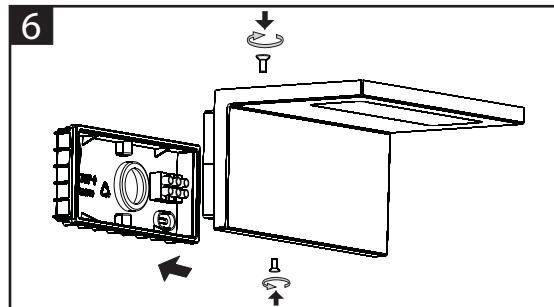

EXTERIOR-OUTDOOR

BOMBILLAS - BULBS

LED 6W INCL.
3000K 420Lm (INCL)
DRIVER (INCL)

ICONOS - ICONES

1 	2 IP54	3 DRIVER
4	5	6

CARACTERÍSTICAS ESPECÍFICAS
SPECIFIC FEATURES

220-240V~50/60Hz