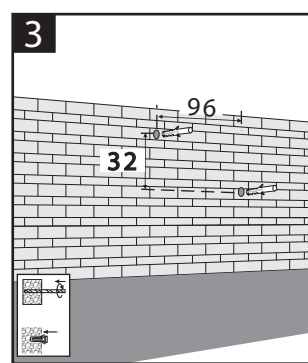

EXTERIOR-OUTDOOR

BOMBILLAS - BULBS

LED 6W INCL.
3000K 420Lm (INCL)
DRIVER (INCL)

ICONOS - ICONES

1 	2 IP54	3 DRIVER
4	5	6

CARACTERÍSTICAS ESPECÍFICAS
SPECIFIC FEATURES

220-240V~50/60Hz