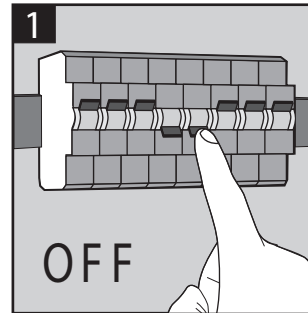

EXTERIOR-OUTDOOR

BOMBILLAS - BULBS

LED 6W INCL.
3000K 420Lm (INCL)
DRIVER (INCL)

ICONOS - ICONES

1 	2 IP54	3 DRIVER
4	5	6

CARACTERÍSTICAS ESPECÍFICAS
SPECIFIC FEATURES

220-240V~50/60Hz