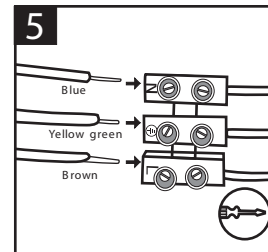

EXTERIOR-OUTDOOR

BOMBILLAS - BULBS

LED 6W INCL.
3000K 420Lm (INCL)
DRIVER (INCL)

ICONOS - ICONES

1 	2 IP54	3 DRIVER
4	5	6

CARACTERÍSTICAS ESPECÍFICAS
SPECIFIC FEATURES

220-240V~50/60Hz