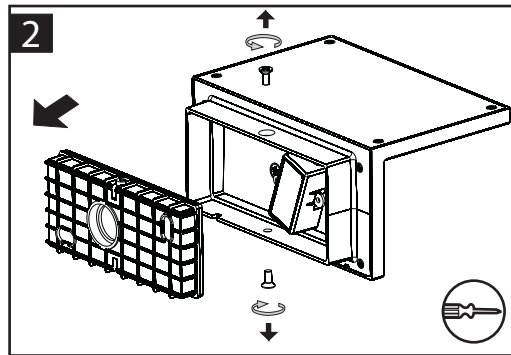

EXTERIOR-OUTDOOR

BOMBILLAS - BULBS

LED 6W INCL.
3000K 420Lm (INCL)
DRIVER (INCL)

ICONOS - ICONES

1 	2 IP54	3 DRIVER
4	5	6

CARACTERÍSTICAS ESPECÍFICAS
SPECIFIC FEATURES

220-240V~50/60Hz