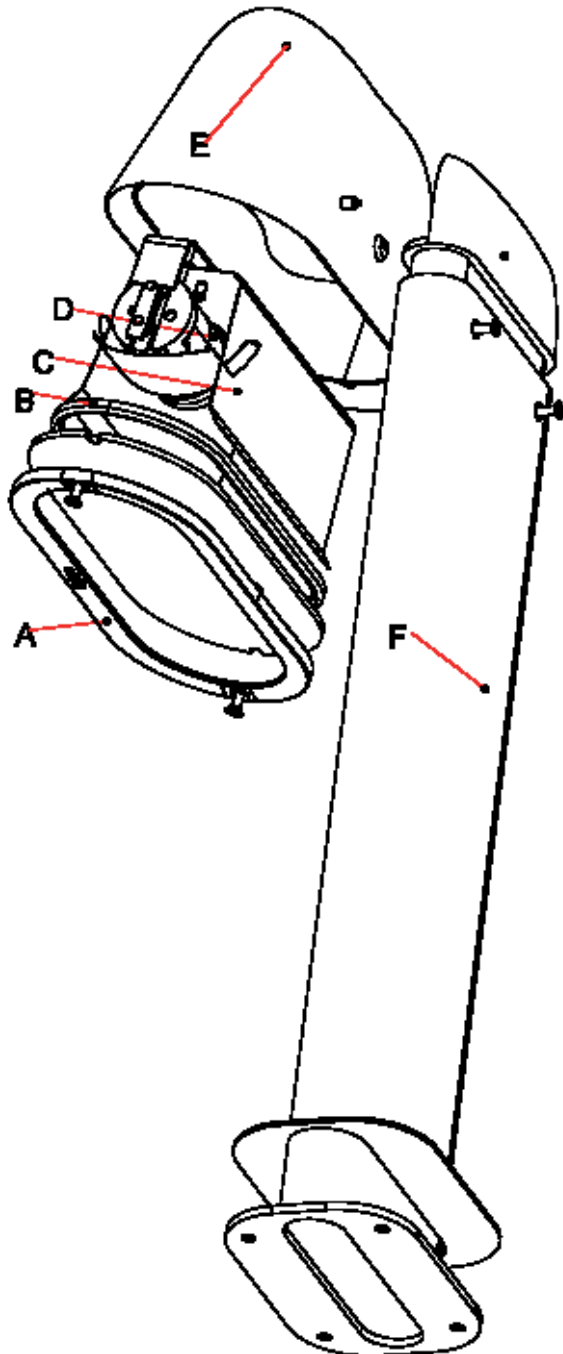

OFF

ON

BOMBILLA / BULB

1 x E27  MAX.20W

ICONOS / ICONES

|   |   |   |
|---|---|---|
| 1  | 2  | 3  |
| 4 IP44  | 5  | 6   |
| 7   | 8   | 9   |

CARACTERISTICAS ESPECIALES  
SPECIFIC FEATURES

220-240V~50/60Hz