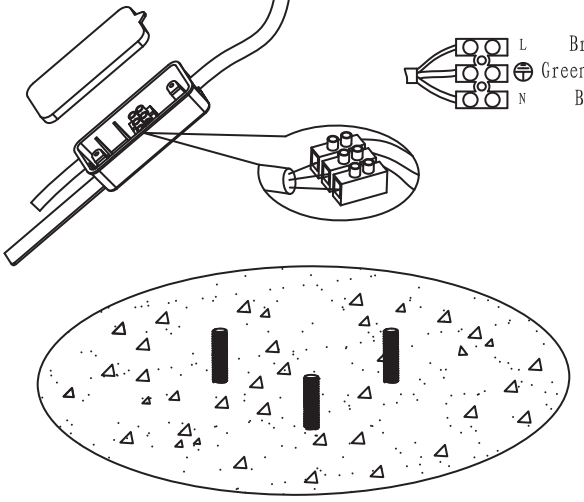

Ref. 75524 H.1800
SMD LED 16W 4000K 625Lm

Ref. 75522 H.500
Ref. 75523 H.900
SMD LED 8W 4000K 350Lm

TECHNICAL FEATURES - CARACTERÍSTICAS TÉCNICAS

	IP54	220V-240V ~50Hz/60Hz	DRIVER BUILT-IN
--	-------------	-------------------------	----------------------------