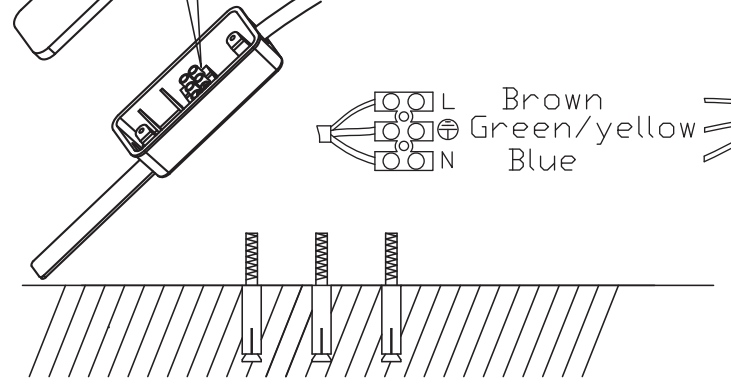

Ref. 75524 H.1800
SMD LED 16W 4000K 625Lm

Ref. 75522 H.500
Ref. 75523 H.900
SMD LED 8W 4000K 350Lm

TECHNICAL FEATURES - CARACTERÍSTICAS TÉCNICAS

	IP54	220V-240V ~50Hz/60Hz	DRIVER BUILT-IN
--	-------------	-------------------------	----------------------------