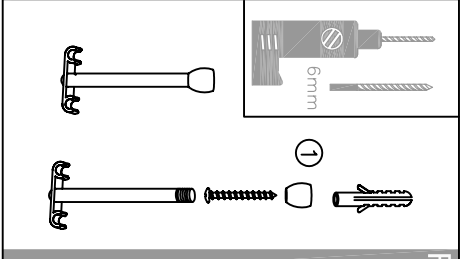

Safety Instructions

0, 1, 2, 3, 4, 5b, 6, 7, 8, 9, 10, 11, 12, 13, 14
15, 16, 20, 21, 22, 23, 24

Paulmann Licht GmbH
Quezinger Feld 2
D-31832 Springe
www.Paulmann.com
+49 (0) 5041 998 389
Mo.-Do. ☎ ☎ ☎ ☎ ☎
Fr. ☎ ☎ ☎ ☎ ☎

- 
1X
- 
4X
- 
4X(35W)
- 
4X
- 
4X
- 
8X
- 
8X
- 
4X
- 
4X
- 
6X

A

B

C