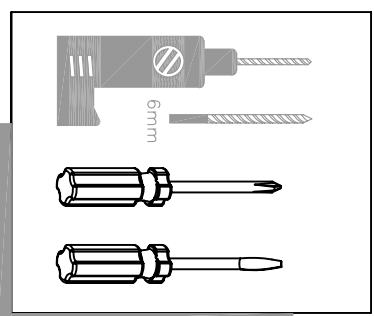

Safety Instructions

0, 1, 2, 3, 4, 5b, 6, 7, 8, 9, 10, 11, 12, 13, 14
15, 16, 20, 21, 22, 23, 24

Paulmann Licht GmbH
Quezinger Feld 2
D-31832 Springe
www.Paulmann.com
+49 (0) 5041 998 389
Mo.-Do. ☎ ☎ ☎ ☎ ☎
Fr. ☎ ☎ ☎ ☎ ☎

- 
1X
- 
4X
- 
4X(35W)
- 
4X
- 
4X
- 
8X
- 
8X
- 
4X
- 
4X
- 
6X

A

B

C