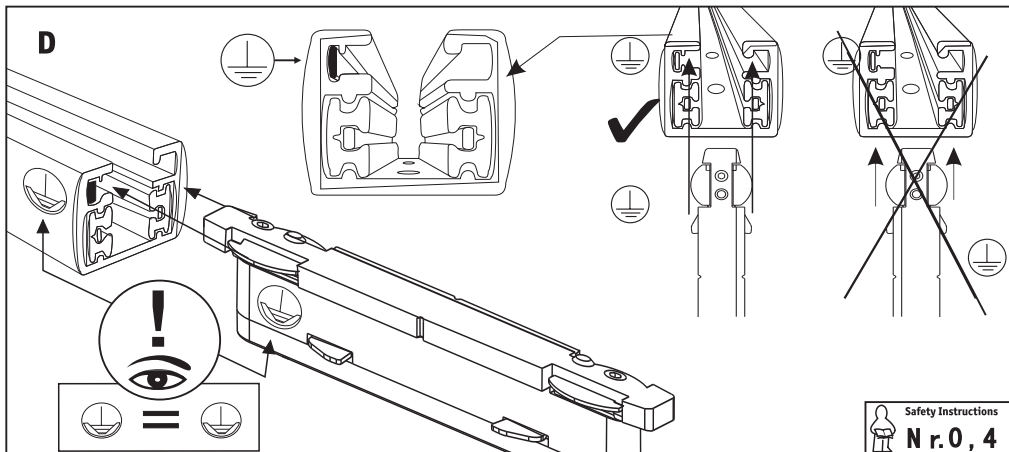

Safety Instructions

0, 1, 4, 6, 7, 8, 9, 11,
1518, 20, 22, 26, 27

Info Hotline

+49 (0) 5041 998 389

Mon. - Do. 7⁰⁰ - 20⁰⁰

Fr. 7⁰⁰ - 17⁰⁰

Paulmann Licht GmbH
31832 Springe / Germany
www.paulmann.com

Art.-Nr.:

968.52

968.84

976.92

(+MA 173)