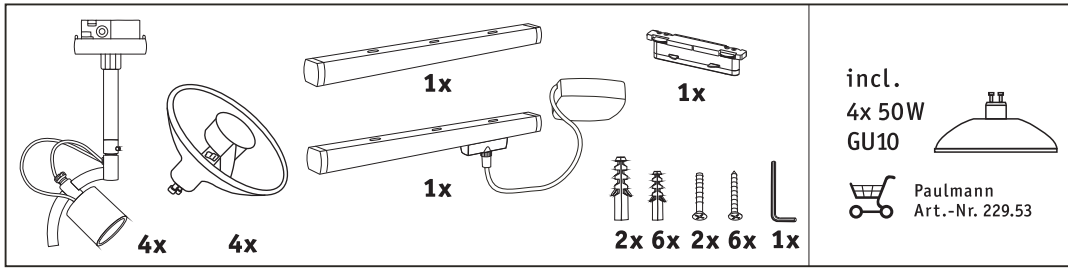

Safety Instructions

0, 1, 4, 6, 7, 8, 9, 11,
1518, 20, 22, 26, 27

Info Hotline

+49 (0) 5041 998 389

Mon. - Do. 7⁰⁰ - 20⁰⁰

Fr. 7⁰⁰ - 17⁰⁰

Paulmann Licht GmbH
31832 Springe / Germany
www.paulmann.com

Art.-Nr.:

968.52

968.84

976.92

(+MA 173)