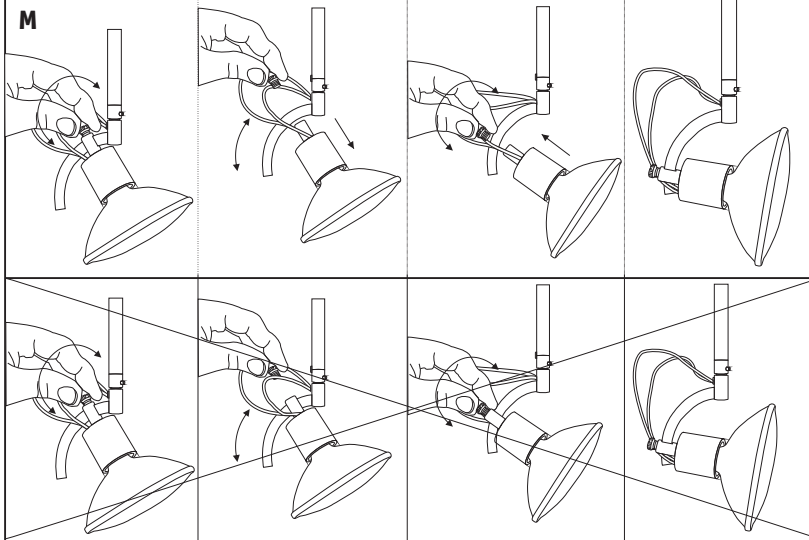

G

≤ 1000W

H

I

J

K

L

M

H,I,J
K
M
L