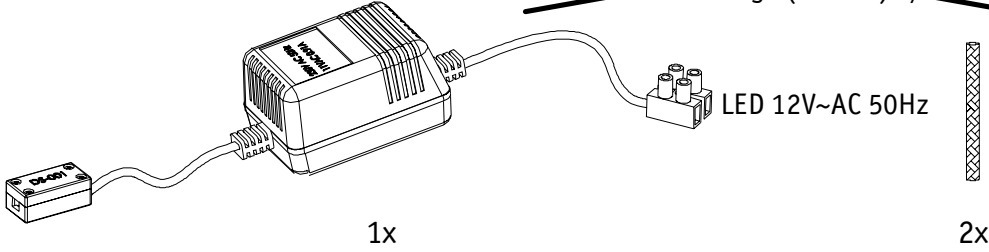

Safety Instructions

0, 1, 2, 3, 4, 5b, 6, 7, 9,10,
11,12,13,14,15,16,17,18,
19,20,21,22,25,26

Info Hotline

+49 (0) 5041 998 389

Mon.-Do. 7⁰⁰-20⁰⁰

Fr. 7⁰⁰-17⁰⁰

Paulmann Licht GmbH
31832 Springe / Germany
www.paulmann.com

Art.-Nr.:
97759

(+MA 188)
PDG 03/14

Only for LED 12V~AC 50Hz

~~! LED constant current (350mA, 700mA, ...)
! LED constant voltage (12V DC) +/-~~

A Safety Instructions
Nr. 0,1,4

B Safety Instructions
Nr. 0,1,4