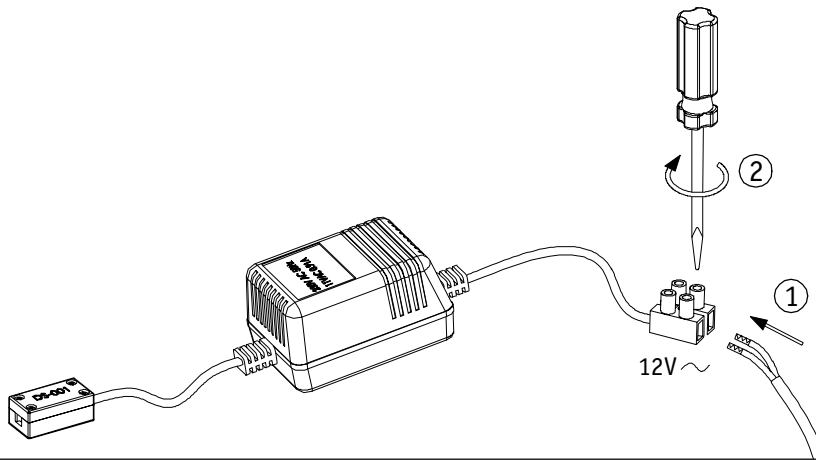

Art.-Nr.:
97759

(+MA 188)
PDG 03/14

Only for LED 12V~AC 50Hz

~~! LED constant current (350mA, 700mA, ...)
! LED constant voltage (12V DC) +/-~~

A Safety Instructions
Nr. 0,1,4

B Safety Instructions
Nr. 0,1,4